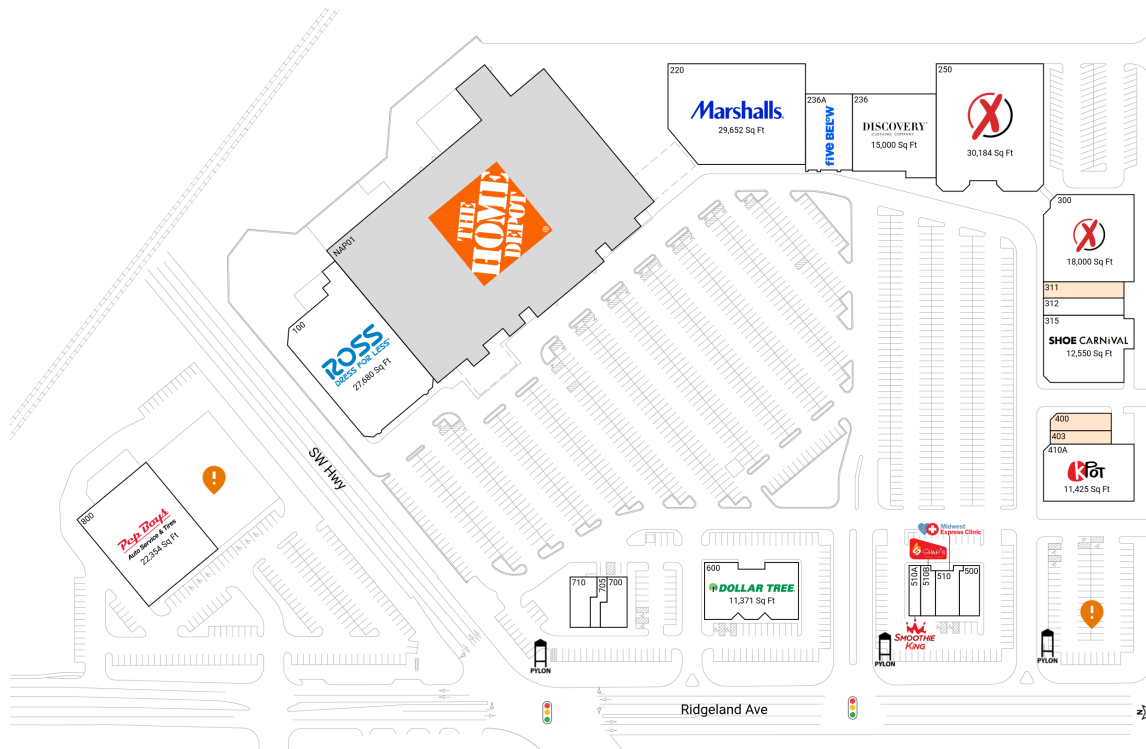

Commons of Chicago Ridge

9900 S. Ridgeland Ave | Chicago Ridge, IL 60415

Cook County Chicago-Naperville-Elgin, IL-IN 325,023 Sq Ft

41.7104, -87.7813

Available Spaces

311	2,880 Sq Ft	360°	OPO 1	0 Sq Ft
400	3,228 Sq Ft	360°	OPO 2	0 Sq Ft
403	1,980 Sq Ft	360°		

Current Tenants

Space size listed in square feet

100	Ross Dress for Less	27,680
220	Marshalls	29,652
236	Discovery Clothing	15,000
236A	Five Below	7,738
250	XSport Fitness	30,184
300	XSport Fitness	18,000
312	U2 Nail Studio	3,100
315	Shoe Carnival	12,550
410A	KPOT Korean BBQ & Hot Pot	11,425
500	For Eyes Optical	2,188
510	Midwest Express Clinic	2,500
510A	Smoothie King	1,283
510B	Shah's Halal Food	1,677
600	Dollar Tree	11,371
700	QaMaria Yemeni Coffee Company	2,565
705	Star Life Wellness Clinic	1,200
710	Eiffel Waffle	2,550
800	Pep Boys	22,354
NAP01	The Home Depot	113,918

This site plan is for illustrative and information purposes only, showing the general layout of the shopping center; and is not a legal survey. Brixmor makes no representation or warranty that the shopping center is exactly as depicted as site conditions and tenant mix are subject to change over time.
4153